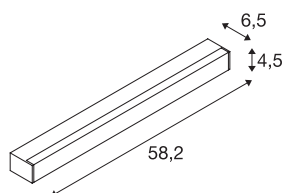

## SIGHT LED

wall and ceiling light, with switch, 600mm, black

The modern SIGHT wall and ceiling light is made for surface mounting or busbar. The low glare and the luminous flux of 1490 lumens make the ceiling/wall-mounted light the optimal basic lighting solution. The light made of aluminium and acrylic in the colour black cuts a professional figure everywhere. In addition, SIGHT LED is also extremely sustainable with its LED lifespan of 30,000 hours. Experience light with SLV – your reliable partner for all kinds of indoor lights for 40 years.

## TECHNICAL DATA

Item no.	1001283
Number of different light outlets	1
IP Code	IP 20
Assembly	Surface
Assembly details	Ceiling,Wall
Primary nominal voltage	220-240V ~50/60Hz
Secondary power / voltage	700 mA
Safety class	I
Wattage	20 W
Stroboscopic effect (SVM)	0
Lumen	1490 lm
Colour temperature	3000 Kelvin
Beam angle	120 °
Color	black
CRI	80
UGR ≤	28
LXXBXX data	L70B50
Service life	30000 h
Light distribution	axis symmetric
Light outlet	direct
Length	58.2 cm
Width	4.5 cm

## Light Source

916371	
--------	---

Height	6.5 cm
Net weight	1.152 kg
Gross weight	1.409 kg
BIG WHITE Page	431