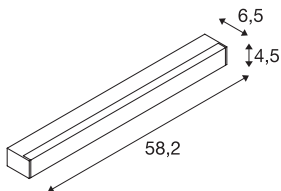

SIGHT LED

wall and ceiling light, with switch, 600mm, silver

The modern SIGHT wall and ceiling light is made for surface mounting or busbar. The low glare and the luminous flux of 1490 lumens make the ceiling/wall-mounted light the optimal basic lighting solution. In grey, the light made of aluminium and acrylic cuts a professional figure everywhere. In addition, SIGHT LED is also extremely sustainable with its LED lifespan of 30,000 hours. When will you test out the benefits of SLV's impressive indoor lights?

TECHNICAL DATA

Item no.	1001285
Number of different light outlets	1
IP Code	IP 20
Assembly	Surface
Assembly details	Ceiling,Wall
Primary nominal voltage	220-240V ~50/60Hz
Secondary power / voltage	700 mA
Safety class	I
Wattage	20 W
Stroboscopic effect (SVM)	0
Lumen	1490 lm
Colour temperature	3000 Kelvin
Beam angle	120 °
Color	grey
CRI	80
UGR ≤	28
LXXBXX data	L70B50
Service life	30000 h
Light distribution	axis symmetric
Light outlet	direct
Length	58.2 cm
Width	4.5 cm

Light Source

916371	
--------	--

Height	6.5 cm
Net weight	1.178 kg
Gross weight	1.41 kg