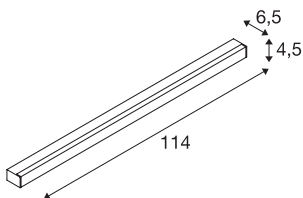

SIGHT LED

wall and ceiling light, 1150mm, black

The modern SIGHT wall and ceiling light is made for surface mounting or busbar. The strong luminous flux of 3100 lumens and the low glare make the ceiling/wall-mounted light an efficient basic lighting solution in offices or shops. In black, the light made of aluminium and acrylic cuts a professional figure everywhere. With its lifespan of 30,000 hours, the LED is also extremely sustainable. When will you test out the benefits of SLV's impressive indoor lights?

TECHNICAL DATA

Item no.	1001286
Number of different light outlets	1
IP Code	IP 20
Assembly	Surface
Assembly details	Ceiling,Wall
Primary nominal voltage	220-240V ~50/60Hz
Secondary power / voltage	700 mA
Safety class	I
Wattage	38 W
Level of inrush current	4.5 A
Duration of inrush current	36 μ s
Stroboscopic effect (SVM)	0.04
Lumen	3100 lm
Colour temperature	3000 Kelvin
Beam angle	120 °
Color	black
CRI	80
UGR \leq	28
LXXBXX data	L70B50
Service life	30000 h
Light distribution	axis symmetric
Light outlet	direct

Light Source

916371 

Length	114 cm
Width	4.5 cm
Height	6.5 cm
Net weight	1.961 kg
Gross weight	2.34 kg
BIG WHITE Page	431