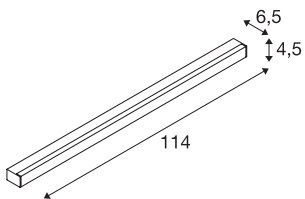

SIGHT LED

wall and ceiling light, 1150mm, silver-grey

The modern SIGHT wall and ceiling light is ideal for surface mounting or busbar. The low glare and the luminous flux of 3100 lumens make the ceiling/wall-mounted light the optimal basic lighting solution. The light made of aluminium and acrylic in the colour grey cuts a professional figure everywhere. In addition, SIGHT LED is also extremely sustainable with its LED lifespan of 30,000 hours. Experience light with SLV – your reliable partner for all kinds of indoor lights for 40 years.

TECHNICAL DATA

Item no.	1001288
Number of different light outlets	1
IP Code	IP 20
Assembly	Surface
Assembly details	Ceiling,Wall
Primary nominal voltage	220-240V ~50/60Hz
Secondary power / voltage	700 mA
Safety class	I
Wattage	38 W
Level of inrush current	4.5 A
Duration of inrush current	36 µs
Stroboscopic effect (SVM)	0.04
Lumen	3100 lm
Colour temperature	3000 Kelvin
Beam angle	120 °
Color	grey
CRI	80
UGR ≤	28
LXXBXX data	L70B50
Service life	30000 h
Light distribution	axis symmetric
Light outlet	direct

Light Source

916371	
--------	---

Length	114 cm
Width	4.5 cm
Height	6.5 cm
Net weight	1.961 kg
Gross weight	2.268 kg