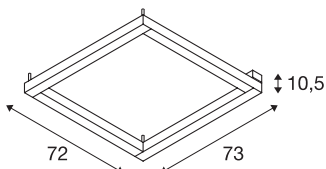

OPEN GRILL LED

double twist wall and ceiling light, square, white

The OPEN GRILL wall and ceiling light is a professional light for surface mounting with eight 7.5W LEDs inside the square frame. It is the two rotating elements which make the light so different. This light is suitable for direct connection to a 230V mains power supply.

TECHNICAL DATA

Item no.	1001294
Number of different light outlets	1
Rotating or tilting	tiltable
IP Code	IP 20
Assembly	Surface
Assembly details	Ceiling, Wall
Primary nominal voltage	220-240V ~50/60Hz
Secondary power / voltage	1050 mA
Safety class	I
Wattage	54 W
Stroboscopic effect (SVM)	0.4
Lumen	4500 lm
Colour temperature	3000 Kelvin
Beam angle	120 °
Color	white
CRI	80
LXXBXX data	L70B50
Service life	30000 h
Light distribution	axis symmetric
Light distribution 2	axis symmetric
Light outlet	direct
Light outlet 2	direct - indirect

Light Source

916371	
--------	---

Length	73 cm
Width	72 cm
Height	10.5 cm
Net weight	4.759 kg
Gross weight	6.427 kg