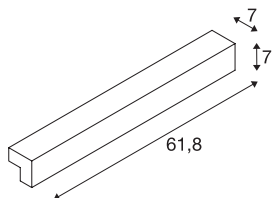

L-LINE 60 LED

wall and ceiling light, IP44, 3000K, 1500lm, white

The L-LINE 60 wall and ceiling light is fitted with a warm-white LED module and, thanks to its 1500 lm LED power, the ultimate LED solution for primary room lighting. The smooth and elegant L-LINE 60 is available in white, silver and mouse-grey colour versions. Thanks to the integrated LED driver, the luminaire can be connected directly to the 230V mains supply.

TECHNICAL DATA

Item no.	1001299
IP Code	IP 44
Assembly	Surface
Assembly details	Wall
Primary nominal voltage	220-240V ~50/60Hz
Secondary power / voltage	350 mA
Safety class	I
Wattage	10 W
Level of inrush current	10 A
Duration of inrush current	100 μ s
Stroboscopic effect (SVM)	0.3
Lumen	820 lm
Colour temperature	3000 Kelvin
Beam angle	120 °
Color	white
CRI	80
LXXBXX data	L70B50
Service life	30000 h
Light distribution	symmetric
Light distribution 2	symmetric
Light outlet	direct
Light outlet 2	indirect

Light Source

916534	
--------	--

Width	61.8 cm
Height	7 cm
Depth	7 cm
Net weight	1.198 kg
Gross weight	1.476 kg
BIG WHITE Page	341