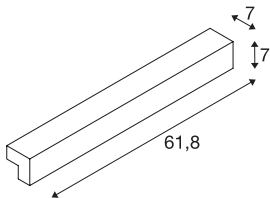

L-LINE 60 LED

wall and ceiling light, IP44, 3000K, 700lm, grey

The L-LINE 60 wall and ceiling light is fitted with a warm-white LED module and, thanks to its 1500 lm LED power, the ultimate LED solution for primary room lighting. The smooth and elegant L-LINE 60 is available in white, silver-grey and grey colour versions. Thanks to the integrated LED driver, the luminaire can be connected directly to the 230V mains supply.

TECHNICAL DATA

Item no.	1001301
IP Code	IP 44
Assembly	Surface
Assembly details	Wall
Primary nominal voltage	220-240V ~50/60Hz
Secondary power / voltage	350 mA
Safety class	I
Wattage	10 W
Level of inrush current	10 A
Duration of inrush current	100 μ s
Stroboscopic effect (SVM)	0.3
Lumen	820 lm
Colour temperature	3000 Kelvin
Beam angle	120 °
Color	grey
CRI	80
LXXBXX data	L70B50
Service life	30000 h
Light distribution	symmetric
Light distribution 2	symmetric
Light outlet	direct
Light outlet 2	indirect

Light Source

916534 

Width	61.8 cm
Height	7 cm
Depth	7 cm
Net weight	1.22 kg
Gross weight	1.48 kg