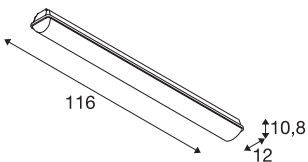

## IMPERVA 120 CW

LED Outdoor wall and ceiling light, IP66, grey, 4000K

The functional wall and ceiling light has a diffuser which creates a pleasant light distribution. The luminaire was designed with powerful LEDs and is available in several lengths. The IP luminaire can be fitted with a warm white or cool white LEDs as required. Thanks to the built-in ballast, the luminaire is ready for direct connection to the 230V mains voltage supply.

## TECHNICAL DATA

Item no.	1001315
IP Code	IP 66
Impact resistance class	IK 08
Assembly	Surface
Assembly details	Ceiling,Wall
Number of through-wires	45
Primary nominal voltage	220-240V ~50/60Hz
Secondary power / voltage	700 mA
Safety class	I
Wattage	40 W
Minimum ambient temperature	-20 °C
Maximum ambient temperature	40 °C
Stroboscopic effect (SVM)	0.02
Lumen	5095 lm
Colour temperature	4000 Kelvin
Beam angle	120 °
Color	grey
CRI	80
LXXBXX data	L70B50
Service life	50000 h
Risk Group	1
Length	116 cm

## Light Source

916325	
--------	--

Width	12 cm
Height	10.8 cm
Net weight	2.297 kg
Gross weight	2.583 kg