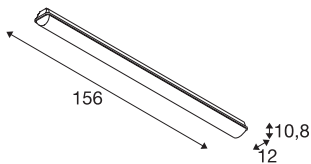

IMPERVA 150 CW

LED Outdoor wall and ceiling light, IP66, grey, 4000K

The functional wall and ceiling light has a diffuser which creates a pleasant light distribution. The luminaire was designed with powerful LEDs and is available in several lengths. The IP luminaire can be fitted with a warm white or cool white LEDs as required. Thanks to the built-in ballast, the luminaire is ready for direct connection to the 230V mains voltage supply.

TECHNICAL DATA

Item no.	1001317
IP Code	IP 66
Impact resistance class	IK 08
Assembly	Surface
Assembly details	Ceiling,Wall
Number of through-wires	30
Primary nominal voltage	220-240V ~50/60Hz
Secondary power / voltage	1050 mA
Safety class	I
Wattage	55 W
Minimum ambient temperature	-20 °C
Maximum ambient temperature	40 °C
Stroboscopic effect (SVM)	0.27
Lumen	7600 lm
Colour temperature	4000 Kelvin
Beam angle	120 °
Color	grey
CRI	80
LXXBXX data	L70B50
Service life	50000 h
Risk Group	1
Length	156 cm

Light Source

916445 

Width	12 cm
Height	10.8 cm
Net weight	3.002 kg
Gross weight	3.374 kg