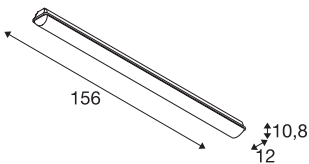

IMPERVA 150 CW

LED Outdoor wall and ceiling light, IP66, grey, 4000K

The functional wall and ceiling light has a diffuser which creates a pleasant light distribution. The luminaire was designed with powerful LEDs and is available in several lengths. The IP luminaire can be fitted with a warm white or cool white LEDs as required. Thanks to the built-in ballast, the luminaire is ready for direct connection to the 230V mains voltage supply.

TECHNICAL DATA

Item no.	1001317
IP Code	IP 66
Impact resistance class	IK 08
Assembly	Surface
Assembly details	Ceiling,Wall
Number of through-wires	30
Primary nominal voltage	220-240V ~50/60Hz
Secondary power / voltage	1050 mA
Safety class	I
Wattage	55 W
Minimum ambient temperature	-20 °C
Maximum ambient temperature	40 °C
Stroboscopic effect (SVM)	0.27
Lumen	7600 lm
Colour temperature	4000 Kelvin
Beam angle	120 °
Color	grey
CRI	80
LXXBXX data	L70B50
Service life	50000 h
Risk Group	1
Length	156 cm

Light Source

916445	
--------	---

Width	12 cm
Height	10.8 cm
Net weight	3.002 kg
Gross weight	3.374 kg