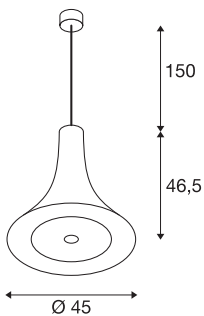

BATO 45 PD

LED Indoor pendant light, black/brass, LED, 2700K

The pendants in the BATO family are available in two sizes and three colour variants. You can also choose between built-in LED light sources and an E27 socket. The family is completed with associated wall lights and ceiling lights. The BATO is supplied ready for direct connection to a 230V mains power supply.

TECHNICAL DATA

Item no.	1001350
IP Code	IP 20
Assembly	Surface
Assembly details	Ceiling
Dimmable	Yes
Dimming technology	trailing edge
Primary nominal voltage	220-240V ~50/60Hz
Secondary power / voltage	700 mA
Safety class	I
Wattage	30 W
Rated standby power	0.5 W
Stroboscopic effect (SVM)	0.05
Lumen	1450 lm
Colour temperature	2700 Kelvin
Beam angle	100 °
Color	gold
CRI	80
LXXBXX data	L70B50
Service life	30000 h
Light distribution	rotational symmetric
Light outlet	direct
Height	46.3 cm

Light Source

916448	
--------	---

Diameter	45 cm
Pendant length	150 cm
Net weight	2.755 kg
Gross weight	4.56 kg