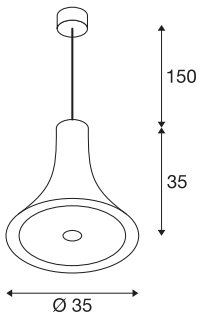

BATO 35 PD

LED Indoor pendant light, black/brass, LED, 2700K

The pendants in the BATO family are available in two sizes and three colour variants. You can also choose between built-in LED light sources and an E27 socket. The family is completed with associated wall lights and ceiling lights. The BATO is supplied ready for direct connection to a 230V mains power supply.

TECHNICAL DATA

Item no.	1001351
IP Code	IP 20
Assembly	Surface
Assembly details	Ceiling
Dimmable	Yes
Dimming technology	trailing edge
Primary nominal voltage	220-240V ~50/60Hz
Secondary power / voltage	500 mA
Safety class	I
Wattage	21 W
Rated standby power	0.5 W
Stroboscopic effect (SVM)	0.06
Lumen	1300 lm
Colour temperature	2700 Kelvin
Beam angle	100 °
Color	gold
CRI	80
LXXBXX data	L70B50
Service life	30000 h
Light distribution	rotational symmetric
Light outlet	direct
Height	35 cm

Light Source

916448	
--------	---

Diameter	35 cm
Pendant length	150 cm
Net weight	1.822 kg
Gross weight	3.06 kg