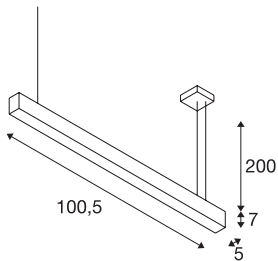

GLENOS

professional pendant, LED, 3000K, black, 1 m, 43W

The GLENOS pendant with a high-performance LED strip gives you a powerful, top-class LED lighting. The pendants are available in several lengths and colour variants and are fitted with a 2.50 m connection lead, which can be shortened individually. The GLENOS pendant is ready to connect to the 230 V mains supply thanks to the dimmable LED driver.

TECHNICAL DATA

Item no.	1001400
Number of different light outlets	1
IP Code	IP 20
Assembly	Surface
Assembly details	Ceiling
Primary nominal voltage	220-240V ~50/60Hz
Secondary power / voltage	1000 mA
Safety class	I
Wattage	43 W
Minimum ambient temperature	-20 °C
Maximum ambient temperature	50 °C
Level of inrush current	30 A
Duration of inrush current	300 µs
Stroboscopic effect (SVM)	0
Lumen	2850 lm
Colour temperature	3000 Kelvin
Color	black
CRI	80
UGR ≤	28
LXXBXX data	L70B50
Service life	35000 h
Light distribution	axis symmetric

Light Source

916482	
--------	--

Light outlet	direct
Length	105 cm
Width	5 cm
Height	7 cm
Pendant length	200 cm
Net weight	2.411 kg
Gross weight	3.031 kg
BIG WHITE Page	291