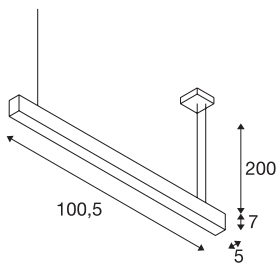

GLENOS

professional pendant, LED, 3000K, anodised aluminium, 1 m, 43W

The GLENOS pendant with a high-performance LED strip gives you a powerful, top-class LED lighting. The pendants are available in several lengths and colour variants and are fitted with a 2.50 m connection lead, which can be shortened individually. The GLENOS pendant is ready to connect to the 230 V mains supply thanks to the dimmable LED driver.

TECHNICAL DATA

Item no.	1001402
Number of different light outlets	1
IP Code	IP 20
Assembly	Surface
Assembly details	Ceiling
Primary nominal voltage	220-240V ~50/60Hz
Secondary power / voltage	1000 mA
Safety class	I
Wattage	43 W
Minimum ambient temperature	-20 °C
Maximum ambient temperature	50 °C
Level of inrush current	30 A
Duration of inrush current	300 µs
Stroboscopic effect (SVM)	0
Lumen	2850 lm
Colour temperature	3000 Kelvin
Color	silver
CRI	80
UGR ≤	28
LXXBXX data	L70B50
Service life	35000 h
Light distribution	axis symmetric

Light Source

916482	
--------	---

Light outlet	direct
Length	105 cm
Width	5 cm
Height	7 cm
Pendant length	200 cm
Net weight	2.445 kg
Gross weight	2.86 kg