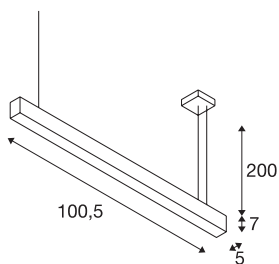

## TECHNICAL DATA

|                                   |                   |
|-----------------------------------|-------------------|
| Item no.                          | 1001405           |
| Number of different light outlets | 1                 |
| IP Code                           | IP 20             |
| Assembly                          | Surface           |
| Assembly details                  | Ceiling           |
| Primary nominal voltage           | 220-240V ~50/60Hz |
| Secondary power / voltage         | 1000 mA           |
| Safety class                      | I                 |
| Wattage                           | 43 W              |
| Minimum ambient temperature       | -20 °C            |
| Maximum ambient temperature       | 50 °C             |
| Level of inrush current           | 30 A              |
| Duration of inrush current        | 300 µs            |
| Stroboscopic effect (SVM)         | 0                 |
| Lumen                             | 3300 lm           |
| Colour temperature                | 4000 Kelvin       |
| Color                             | silver            |
| CRI                               | 80                |
| UGR ≤                             | 28                |
| LXXBXX data                       | L70B50            |
| Service life                      | 35000 h           |
| Light distribution                | axis symmetric    |

## Light Source

|        |   |
|--------|---|
| 916328 |  |
|--------|---|

|                |          |
|----------------|----------|
| Light outlet   | direct   |
| Length         | 105 cm   |
| Width          | 5 cm     |
| Height         | 7 cm     |
| Pendant length | 200 cm   |
| Net weight     | 2.402 kg |
| Gross weight   | 2.979 kg |