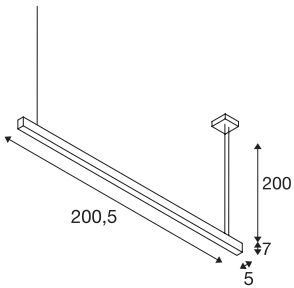

GLENOS

professional pendant, LED, 3000K, anodised aluminium, 2 m, 45W

The GLENOS pendant with a high-performance LED strip gives you a powerful, top-class LED lighting. The pendants are available in several lengths and colour variants and are fitted with a 2.50 m connection lead, which can be shortened individually. The GLENOS pendant is ready to connect to the 230 V mains supply thanks to the dimmable LED driver.

TECHNICAL DATA

Item no.	1001408
Number of different light outlets	1
IP Code	IP 20
Assembly	Surface
Assembly details	Ceiling
Primary nominal voltage	220-240V ~50/60Hz
Secondary power / voltage	1000 mA
Safety class	I
Wattage	85 W
Minimum ambient temperature	-20 °C
Maximum ambient temperature	50 °C
Level of inrush current	30 A
Duration of inrush current	300 µs
Stroboscopic effect (SVM)	0
Lumen	5700 lm
Colour temperature	3000 Kelvin
Color	silver
CRI	80
UGR ≤	28
LXXBXX data	L70B50
Service life	35000 h
Light distribution	axis symmetric

Light Source

916482	
--------	---

Light outlet	direct
Length	205 cm
Width	5 cm
Height	7 cm
Pendant length	200 cm
Net weight	4.447 kg
Gross weight	5.363 kg