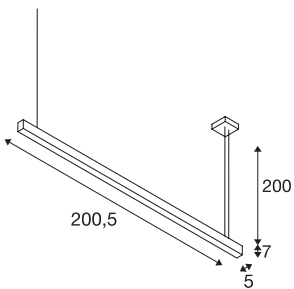

GLENOS

profile pendant light, LED, 4000K, black, 2 m, 85W

The GLENOS pendant light is equipped with a high-output LED strip, offering you top-class, powerful LED lighting. These pendant lights are available in various lengths and colours and come with a 2.5 m power cable, which can be individually shortened. Thanks to the dimmable LED driver, the GLENOS pendant light is ready to connect to the 230 V mains power supply.

TECHNICAL DATA

Item no.	1001409
Number of different light outlets	1
IP Code	IP 20
Assembly	Surface
Assembly details	Ceiling
Primary nominal voltage	220-240V ~50/60Hz
Secondary power / voltage	1000 mA
Safety class	I
Wattage	85 W
Minimum ambient temperature	-20 °C
Maximum ambient temperature	50 °C
Level of inrush current	30 A
Duration of inrush current	300 µs
Stroboscopic effect (SVM)	0
Lumen	6600 lm
Colour temperature	4000 Kelvin
Color	black
CRI	80
UGR ≤	28
LXXBXX data	L70B50
Service life	35000 h
Light distribution	axis symmetric

Light Source

916328 

Light outlet	direct
Length	205 cm
Width	5 cm
Height	7 cm
Pendant length	200 cm
Net weight	4.491 kg
Gross weight	5.353 kg
BIG WHITE Page	291