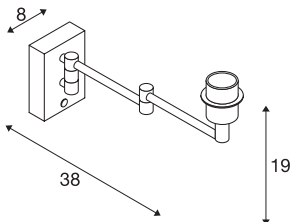

FENDA Base

WL, Indoor surface-mounted wall light, E27, max. 40-W, black

The FENDA Basis wall light with hinged arm from the FENDA Mix & Match System can be easily combined with FENDA lampshades to suit any ambience or colour accent. With a built-in E27 holder, the luminaire is suitable for LED and energy saving bulbs. The FENDA Basis wall light is suitable for direct connection to 230V electrical mains.

TECHNICAL DATA

Item no.	1001450
Socket	E27
Number of sockets	1
Tilt range	180 °
Assembly	Surface
Assembly details	Wall
Primary nominal voltage	220-240V ~50/60Hz
Safety class	I
Wattage	40 W
Color	black
Length	38 cm
Width	8 cm
Height	19 cm
Net weight	0.618 kg
Gross weight	0.947 kg