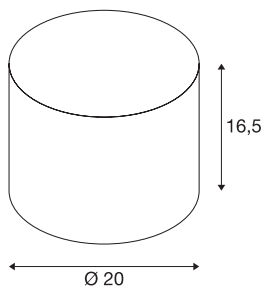

FENDA shade Ø 20cm

round, black

FENDA lamp shade with 165 mm diameter and 200 mm height in black.

TECHNICAL DATA

Item no.	1001451
Color	black
Height	16.5 cm
Diameter	20 cm
Net weight	0.193 kg
Gross weight	0.398 kg