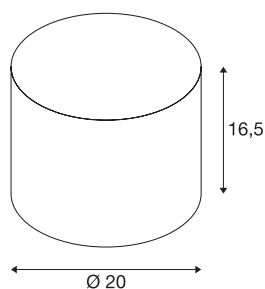

FENDA shade Ø 20cm

round, white

FENDA lamp shade, 165 mm in diameter and 200 mm high in white

TECHNICAL DATA

Item no.	1001453
Color	white
Height	16.5 cm
Diameter	20 cm
Net weight	0.205 kg
Gross weight	0.403 kg