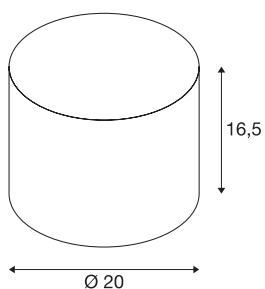

FENDA shade Ø 20cm

round, beige

FENDA lamp shade with 165 mm diameter and 200 mm height in beige.

TECHNICAL DATA

Item no.	1001454
Color	beige
Height	16.5 cm
Diameter	20 cm
Net weight	0.201 kg
Gross weight	0.401 kg