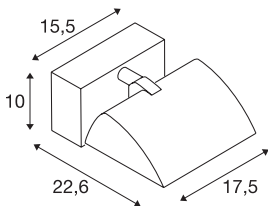

MERADO FLOOD WL

LED Indoor surface-mounted wall light, white, 3000K, 40°

The MERADO FLOOD is a classic wall floodlight, combined with modern LED technology. The electrical connection of the luminaire, which is made from aluminium and glass, is made directly to the 230V mains power supply, via to the built-in driver. The MERADO FLOOD is available with a black or white housing, and in warm white or pure white versions. As well as the version for wall mounting, versions with 3-circuit track system adapters are also available. This luminaire contains built-in LED lamps.

TECHNICAL DATA

Item no.	1001468
Rotating or tilting	rotary Bar and tiltable
IP Code	IP 20
Assembly	Surface
Assembly details	Ceiling,Wall
Dimmable	Yes
Dimming technology	trailing edge
Primary nominal voltage	220-240V ~50/60Hz
Secondary power / voltage	1000 mA
Safety class	I
Wattage	40 W
Level of inrush current	9 A
Duration of inrush current	50 µs
Stroboscopic effect (SVM)	0.04
Lumen	3000 lm
Colour temperature	3000 Kelvin
Color	white
CRI	80
LXXBXX data	L70B50
Service life	40000 h
Light distribution	asymmetric
Light outlet	direct

Light Source

916456	
--------	--

Width	17.5 cm
Height	10 cm
Depth	22.6 cm
Net weight	1.348 kg
Gross weight	1.632 kg
BIG WHITE Page	388