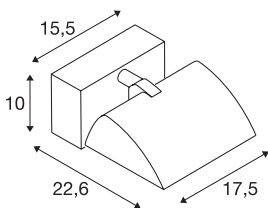

MERADO FLOOD WL

LED Indoor surface-mounted wall light, white, 4000K, 40°

The MERADO FLOOD is a classic wall floodlight, combined with modern LED technology. The electrical connection of the luminaire, which is made from aluminium and glass, is made directly to the 230V mains power supply, via to the built-in driver. The MERADO FLOOD is available with a black or white housing, and in warm white or pure white versions. As well as the version for wall mounting, versions with 3-circuit track system adapters are also available. This luminaire contains built-in LED lamps.

TECHNICAL DATA

Item no.	1001472
Rotating or tilting	rotary Bar and tiltable
IP Code	IP 20
Assembly	Surface
Assembly details	Ceiling,Wall
Dimmable	Yes
Dimming technology	trailing edge
Primary nominal voltage	220-240V ~50/60Hz
Secondary power / voltage	1000 mA
Safety class	I
Wattage	40 W
Level of inrush current	9 A
Duration of inrush current	50 µs
Stroboscopic effect (SVM)	0.04
Lumen	3200 lm
Colour temperature	4000 Kelvin
Color	white
CRI	80
LXXBXX data	L70B50
Service life	40000 h
Light distribution	asymmetric
Light outlet	direct

Light Source

916480 

Width	17.5 cm
Height	10 cm
Depth	22.6 cm
Net weight	1.338 kg
Gross weight	1.634 kg
BIG WHITE Page	388