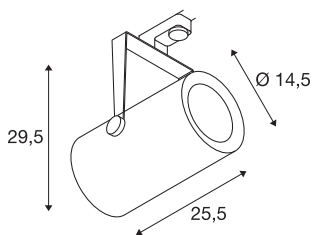

## EURO SPOT TRACK white

3000K, 38°, incl. 3-circuit adapter

Rotating and swivelling EURO SPOT TRACK 240V LED spotlight, with a compact design with suitable adapter for the 3-circuit 240V track system. The LED light source is installed in the cylindrical lamp head in the factory. The spotlight, which is available with several housing colours and beam angles, has a high light output thanks to its simple and timeless appearance.

## TECHNICAL DATA

Item no.	1001480
IP Code	IP 20
Assembly	Surface
Assembly details	Ceiling
Primary nominal voltage	220-240V ~50/60Hz
Secondary power / voltage	1500 mA
Safety class	I
Wattage	61 W
Lumen	5500 lm
Colour temperature	3000 Kelvin
Beam angle	38 °
Color	white
Length	25.5 cm
Height	29.5 cm
Diameter	14.5 cm
Net weight	3.1 kg
Gross weight	3.516 kg