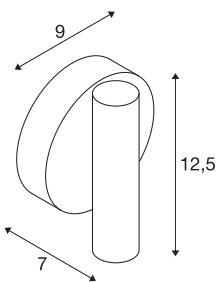

## KARPO 30 CW

LED Indoor surface-mounted wall and ceiling light, single black 3000K dimmable

KARPO series lights are available in white and black. It has a choice of one or two spots in a cylindrical shape which can be individually adjusted via a hinge. The swivel and tilting range allows you to optimally light up the room. The integrated premium LEDs provide high energy efficiency. The luminaire also has a high colour rendering index of 90. The luminaires can be directly connected to the 230V mains supply.

## TECHNICAL DATA

Item no.	1001495
Rotating or tilting	rotary Bar and tiltable
IP Code	IP 20
Assembly	Surface
Assembly details	Ceiling,Wall
Dimmable	Yes
Dimming technology	trailing edge
Primary nominal voltage	220-240V ~50/60Hz
Secondary power / voltage	500 mA
Safety class	I
Wattage	9 W
Level of inrush current	10 A
Duration of inrush current	40 µs
Stroboscopic effect (SVM)	0.01
Lumen	580 lm
Colour temperature	3000 Kelvin
Beam angle	40 °
Color	black
CRI	90
LXXBXX data	L70B50
Service life	30000 h
Width	9 cm

## Light Source

916381	
--------	--

Height	12.5 cm
Depth	7 cm
Net weight	0.353 kg
Gross weight	0.44 kg