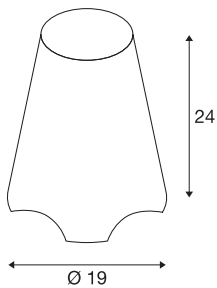

KIROCONE TL

Outdoor table lamp, E27, IP44, white, max. 60W

Mobile light object with a closed, high-strength lampshade made from frosted plastic. Because of the IP44 protection class and the fact that it is equipped with a connection lead with mains plug, the luminaire can be used almost anywhere, and therefore becomes an eye-catcher in any garden.

TECHNICAL DATA

Item no.	1001778
Socket	E27
Number of sockets	1
IP Code	IP 44
Impact resistance class	IK 04
Impact resistance	0.5 Joule
Assembly	Mobile
Primary nominal voltage	220-240V ~50/60Hz
Safety class	II
Wattage	60 W
Color	white
Light outlet	diffuse
Height	24 cm
Diameter	19 cm
Net weight	1.071 kg
Gross weight	1.433 kg