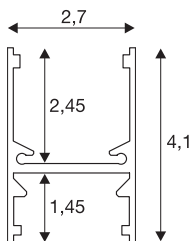

### TECHNICAL DATA

Item no.	1001816
IP Code	IP 20
Color	white
Light distribution	symmetric
Light outlet	direct - indirect
Length	200 cm
Width	2.7 cm
Height	4.1 cm
Net weight	1.055 kg
Gross weight	1.056 kg