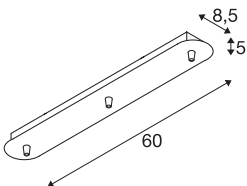

FITU triple ceiling plate

long, black

The long FITU ceiling plate is available in various colour variants with three or five outlets, and can be combined with any FITU E27 pendants. Delivered with corresponding strain relief.

TECHNICAL DATA

Item no.	1001818
IP Code	IP 20
Assembly	Surface
Assembly details	Ceiling
Nominal voltage	230V ~50Hz V
Safety class	I
Color	black
Length	60 cm
Width	8.5 cm
Height	5 cm
Net weight	1.09 kg
Gross weight	1.463 kg