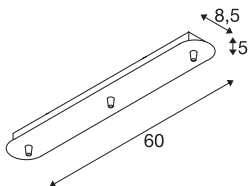

FITU triple ceiling plate

long, white

The long FITU ceiling plate is available in various colour variants with three or five outlets, and can be combined with any FITU E27 pendants. Delivered with corresponding strain relief.

TECHNICAL DATA

Item no.	1001819
IP Code	IP 20
Assembly	Surface
Assembly details	Ceiling
Nominal voltage	230V ~50Hz V
Safety class	I
Color	white
Length	60 cm
Width	8.5 cm
Height	5 cm
Net weight	1.065 kg
Gross weight	1.385 kg