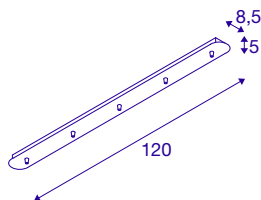

FITU five-way ceiling plate

long, black

The round FITU ceiling plate is available in various colours with five outlets, and can be combined with any FITU E27 pendant luminaire. Delivered with corresponding strain relief.

TECHNICAL DATA

Item no.	1001820
IP Code	IP 20
Assembly	Surface
Assembly details	Ceiling
Nominal voltage	230V ~50Hz V
Safety class	I
Color	black
Length	120 cm
Width	8.5 cm
Height	5 cm
Net weight	2.023 kg
Gross weight	2.674 kg