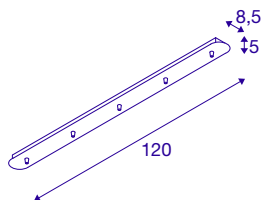

## FITU five-way ceiling plate

long, white

The round FITU ceiling plate is available in various colours with five outlets, and can be combined with any FITU E27 pendant luminaire. Delivered with corresponding strain relief.

### TECHNICAL DATA

Item no.	1001821
IP Code	IP 20
Assembly	Surface
Assembly details	Ceiling
Nominal voltage	230V ~50Hz V
Safety class	I
Color	white
Length	120 cm
Width	8.5 cm
Height	5 cm
Net weight	2.06 kg
Gross weight	2.699 kg