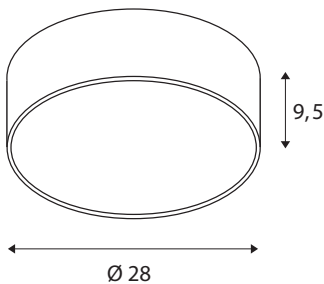

TECHNICAL DATA

Item no.	1001877
IP Code	IP 20
Assembly	Surface
Assembly details	Ceiling,Wall
Dimmable	Yes
Dimming technology	trailing edge
Primary nominal voltage	220-240V ~50/60Hz
Secondary power / voltage	350 mA
Safety class	I
Wattage	15 W
Level of inrush current	10 A
Duration of inrush current	40 µs
Stroboscopic effect (SVM)	0.05
Lumen	1250/1300 lm
Colour temperature	3000/4000 Kelvin
Beam angle	105 °
Color	black
CRI	80
UGR ≤	25
LXXBXX data	L70B50
Service life	25000 h
Light distribution	rotational symmetric

Light outlet	direct
Risk Group	1
Height	9.5 cm
Diameter	28 cm
Net weight	1.482 kg
Gross weight	1.921 kg