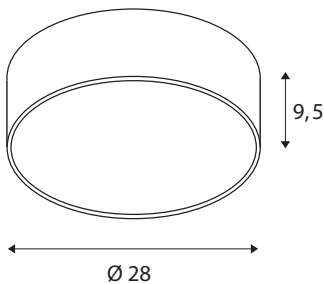

TECHNICAL DATA

Item no.	1001881
IP Code	IP 20
Assembly	Surface
Assembly details	Ceiling,Wall
Dimmable	Yes
Dimming technology	trailing edge
Primary nominal voltage	220-240V ~50/60Hz
Secondary power / voltage	350 mA
Safety class	I
Wattage	15 W
Level of inrush current	10 A
Duration of inrush current	40 µs
Stroboscopic effect (SVM)	0.05
Lumen	1250/1300 lm
Colour temperature	3000/4000 Kelvin
Beam angle	105 °
Color	white
CRI	80
UGR ≤	25
LXXBXX data	L70B50
Service life	25000 h
Light distribution	rotational symmetric

Light outlet	direct
Risk Group	1
Height	9.5 cm
Diameter	28 cm
Net weight	1.478 kg
Gross weight	1.938 kg