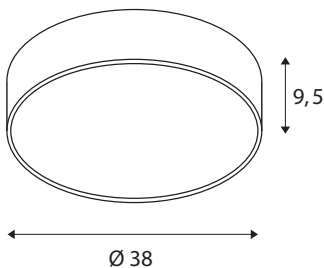

## TECHNICAL DATA

Item no.	1001883
IP Code	IP 20
Assembly	Surface
Assembly details	Ceiling,Wall
Dimmable	Yes
Dimming technology	trailing edge
Primary nominal voltage	220-240V ~50/60Hz
Secondary power / voltage	700 mA
Safety class	I
Wattage	30 W
Level of inrush current	30 A
Duration of inrush current	40 $\mu$ s
Stroboscopic effect (SVM)	0.06
Lumen	2800/2950 lm
Colour temperature	3000/4000 Kelvin
Beam angle	105 °
Color	black
CRI	80
UGR $\leq$	25
LXXBXX data	L70B50
Service life	25000 h
Light distribution	rotational symmetric

Light outlet	direct
Risk Group	1
Height	9.5 cm
Diameter	38 cm
Net weight	2.2 kg
Gross weight	2.9 kg