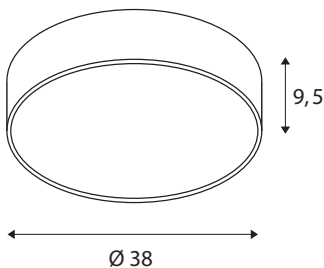

TECHNICAL DATA

Item no.	1001884
IP Code	IP 20
Assembly	Surface
Assembly details	Ceiling,Wall
Dimmable	Yes
Dimming technology	trailing edge
Primary nominal voltage	220-240V ~50/60Hz
Secondary power / voltage	700 mA
Safety class	I
Wattage	30 W
Level of inrush current	30 A
Duration of inrush current	40 µs
Stroboscopic effect (SVM)	0.06
Lumen	2800/2950 lm
Colour temperature	3000/4000 Kelvin
Beam angle	105 °
Color	white
CRI	80
UGR ≤	25
LXXBXX data	L70B50
Service life	25000 h
Light distribution	rotational symmetric

Light outlet	direct
Risk Group	1
Height	9.5 cm
Diameter	38 cm
Net weight	2.181 kg
Gross weight	2.946 kg