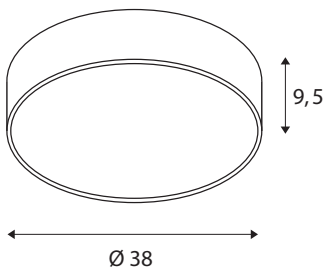

TECHNICAL DATA

| | |
|----------------------------|----------------------|
| Item no. | 1001885 |
| IP Code | IP 20 |
| Assembly | Surface |
| Assembly details | Ceiling,Wall |
| Dimmable | Yes |
| Dimming technology | trailing edge |
| Primary nominal voltage | 220-240V ~50/60Hz |
| Secondary power / voltage | 700 mA |
| Safety class | I |
| Wattage | 30 W |
| Level of inrush current | 30 A |
| Duration of inrush current | 40 µs |
| Stroboscopic effect (SVM) | 0.06 |
| Lumen | 2800/2950 lm |
| Colour temperature | 3000/4000 Kelvin |
| Beam angle | 105 ° |
| Color | grey |
| CRI | 80 |
| UGR ≤ | 25 |
| LXXBXX data | L70B50 |
| Service life | 25000 h |
| Light distribution | rotational symmetric |

| | |
|--------------|----------|
| Light outlet | direct |
| Risk Group | 1 |
| Height | 9.5 cm |
| Diameter | 38 cm |
| Net weight | 2.131 kg |
| Gross weight | 2.934 kg |