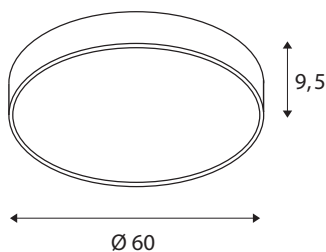

TECHNICAL DATA

Item no.	1001886
IP Code	IP 20
Assembly	Surface
Assembly details	Ceiling,Wall
Dimmable	Yes
Dimming technology	trailing edge
Primary nominal voltage	220-240V ~50/60Hz
Secondary power / voltage	1050 mA
Safety class	I
Wattage	40 W
Minimum ambient temperature	-20 °C
Maximum ambient temperature	40 °C
Level of inrush current	30 A
Duration of inrush current	40 µs
Stroboscopic effect (SVM)	0.12
Lumen	4720/5120 lm
Colour temperature	3000/4000 Kelvin
Beam angle	105 °
Color	black
CRI	80
UGR ≤	25
LXXBXX data	L70B50

Service life	25000 h
Height	9.5 cm
Diameter	60 cm
Net weight	5.106 kg
Gross weight	6.81 kg