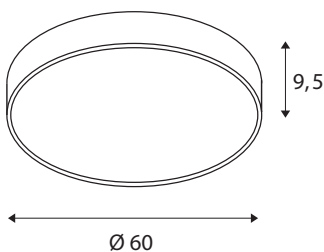

TECHNICAL DATA

Item no.	1001887
IP Code	IP 20
Assembly	Surface
Assembly details	Ceiling,Wall
Dimmable	Yes
Dimming technology	trailing edge
Primary nominal voltage	220-240V ~50/60Hz
Secondary power / voltage	1050 mA
Safety class	I
Wattage	40 W
Minimum ambient temperature	-20 °C
Maximum ambient temperature	40 °C
Level of inrush current	30 A
Duration of inrush current	40 µs
Stroboscopic effect (SVM)	0.12
Lumen	4720/5120 lm
Colour temperature	3000/4000 Kelvin
Beam angle	105 °
Color	white
CRI	80
UGR ≤	25
LXXBXX data	L70B50

Service life	25000 h
Height	9.5 cm
Diameter	60 cm
Net weight	5.11 kg
Gross weight	6.762 kg