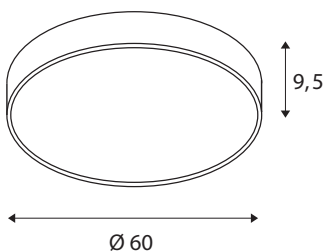

TECHNICAL DATA

Item no.	1001888
IP Code	IP 20
Assembly	Surface
Assembly details	Ceiling,Wall
Dimmable	Yes
Dimming technology	trailing edge
Primary nominal voltage	220-240V ~50/60Hz
Secondary power / voltage	1050 mA
Safety class	I
Wattage	40 W
Minimum ambient temperature	-20 °C
Maximum ambient temperature	40 °C
Level of inrush current	30 A
Duration of inrush current	40 µs
Stroboscopic effect (SVM)	0.12
Lumen	4720/5120 lm
Colour temperature	3000/4000 Kelvin
Beam angle	105 °
Color	grey
CRI	80
UGR ≤	25
LXXBXX data	L70B50

Service life	25000 h
Height	9.5 cm
Diameter	60 cm
Net weight	5.105 kg
Gross weight	6.617 kg