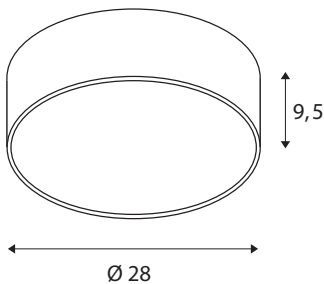

TECHNICAL DATA

Item no.	1001893
IP Code	IP 20
Assembly	Surface
Assembly details	Ceiling,Wall
Dimmable	Yes
Dimming technology	DALI 2
Primary nominal voltage	220-240V ~50/60Hz
Secondary power / voltage	350 mA
Safety class	I
Wattage	15 W
Minimum ambient temperature	-20 °C
Maximum ambient temperature	35 °C
Network rated standby power	0.5 W
Level of inrush current	52 A
Duration of inrush current	1 μ s
Stroboscopic effect (SVM)	0.01
Lumen	1250/1300 lm
Colour temperature	3000/4000 Kelvin
Beam angle	105 °
Color	white
CRI	80
UGR \leq	25

LXXBXX data	L70B50
Service life	25000 h
Light distribution	rotational symmetric
Light outlet	direct - indirect
Risk Group	1
Height	9.5 cm
Diameter	28 cm
Net weight	1.512 kg
Gross weight	1.928 kg