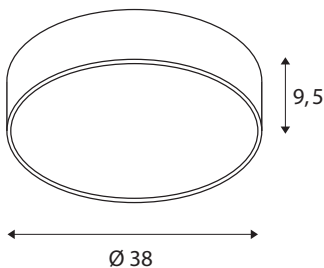

## TECHNICAL DATA

Item no.	1001895
IP Code	IP 20
Assembly	Surface
Assembly details	Ceiling,Wall
Dimmable	Yes
Dimming technology	DALI 2,Touch
Primary nominal voltage	220-240V ~50/60Hz
Secondary power / voltage	700 mA
Safety class	I
Wattage	30 W
Minimum ambient temperature	-20 °C
Maximum ambient temperature	35 °C
Network rated standby power	0.5 W
Level of inrush current	30 A
Duration of inrush current	2 µs
Stroboscopic effect (SVM)	0.04
Lumen	2800/2950 lm
Colour temperature	3000/4000 Kelvin
Beam angle	105 °
Color	black
CRI	80
UGR ≤	25

LXXBXX data	L70B50
Service life	25000 h
Light distribution	rotational symmetric
Light outlet	direct - indirect
Risk Group	1
Height	9.5 cm
Diameter	38 cm
Net weight	2.225 kg
Gross weight	2.978 kg