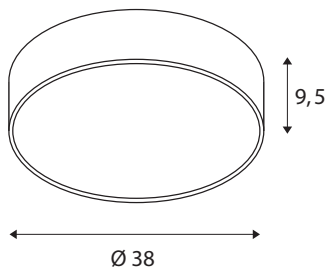

TECHNICAL DATA

Item no.	1001896
IP Code	IP 20
Assembly	Surface
Assembly details	Ceiling,Wall
Dimmable	Yes
Dimming technology	DALI,Touch
Primary nominal voltage	220-240V ~50/60Hz
Secondary power / voltage	700 mA
Safety class	I
Wattage	30 W
Minimum ambient temperature	-20 °C
Maximum ambient temperature	35 °C
Network rated standby power	0.5 W
Level of inrush current	30 A
Duration of inrush current	2 µs
Stroboscopic effect (SVM)	0.04
Lumen	2800/2950 lm
Colour temperature	3000/4000 Kelvin
Beam angle	105 °
Color	white
CRI	80
UGR ≤	25

LXXBXX data	L70B50
Service life	25000 h
Light distribution	rotational symmetric
Light outlet	direct - indirect
Risk Group	1
Height	9.5 cm
Diameter	38 cm
Net weight	2.233 kg
Gross weight	3 kg