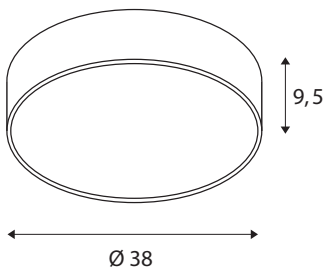

TECHNICAL DATA

Item no.	1001897
IP Code	IP 20
Assembly	Surface
Assembly details	Ceiling, Wall
Dimmable	Yes
Dimming technology	DALI 2, Touch
Primary nominal voltage	220-240V ~50/60Hz
Secondary power / voltage	700 mA
Safety class	I
Wattage	30 W
Minimum ambient temperature	-20 °C
Maximum ambient temperature	35 °C
Network rated standby power	0.5 W
Level of inrush current	30 A
Duration of inrush current	2 µs
Stroboscopic effect (SVM)	0.04
Lumen	2800/2950 lm
Colour temperature	3000/4000 Kelvin
Beam angle	105 °
Color	grey
CRI	80
UGR ≤	25

LXXBXX data	L70B50
Service life	25000 h
Light distribution	rotational symmetric
Light outlet	direct - indirect
Risk Group	1
Height	9.5 cm
Diameter	38 cm
Net weight	2.204 kg
Gross weight	3.009 kg