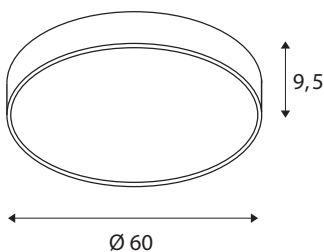

TECHNICAL DATA

Item no.	1001898
IP Code	IP 20
Assembly	Surface
Assembly details	Ceiling, Wall
Dimmable	Yes
Dimming technology	DALI 2
Primary nominal voltage	220-240V ~50/60Hz
Secondary power / voltage	1000 mA
Safety class	I
Wattage	37 W
Minimum ambient temperature	-20 °C
Maximum ambient temperature	40 °C
Rated standby power	0.5 W
Level of inrush current	35 A
Duration of inrush current	2 μ s
Stroboscopic effect (SVM)	0.07
Lumen	4470/4870 lm
Colour temperature	3000/4000 Kelvin
Beam angle	105 °
Color	black
CRI	80
UGR \leq	25

LXXBXX data	L70B50
Service life	25000 h
Risk Group	1
Height	9.5 cm
Diameter	60 cm
Net weight	5.202 kg
Gross weight	6.92 kg