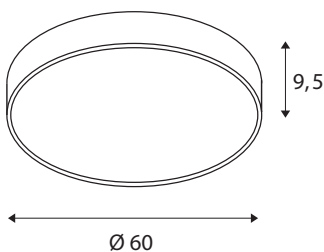

## TECHNICAL DATA

Item no.	1001900
IP Code	IP 20
Assembly	Surface
Assembly details	Ceiling,Wall
Dimmable	Yes
Dimming technology	DALI 2
Primary nominal voltage	220-240V ~50/60Hz
Secondary power / voltage	1000 mA
Safety class	I
Wattage	37 W
Minimum ambient temperature	-20 °C
Maximum ambient temperature	40 °C
Rated standby power	0.5 W
Level of inrush current	35 A
Duration of inrush current	2 µs
Stroboscopic effect (SVM)	0.07
Lumen	4470/4870 lm
Colour temperature	3000/4000 Kelvin
Beam angle	105 °
Color	white
CRI	80
UGR ≤	25

LXXBXX data	L70B50
Service life	25000 h
Risk Group	1
Height	9.5 cm
Diameter	60 cm
Net weight	5.154 kg
Gross weight	6.893 kg