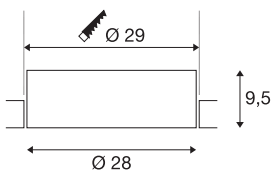

MEDO 30 EL

LED indoor recessed ceiling light, frameless version, white, 3000/4000K

The recessed version of the MEDO series fits into every room concept seamlessly thanks to its understated design. The MEDO Frameless combines with the ceiling in a charming way. The light colour can be easily switched between 3000K and 4000K prior to installation using a switch. The integrated premium LED module provides an even lighting effect. Supplemented by an additional driver, the TRIAC recessed variant becomes dimmable and can be integrated in DALI systems.

TECHNICAL DATA

Item no.	1001901
IP Code	IP 20
Assembly	Recessed
Assembly details	Ceiling
Secondary power / voltage	350 mA
Safety class	III
Wattage	14 W
Maximum ambient temperature	40 °C
Lumen	1500/1600 lm
Colour temperature	3000/4000 Kelvin
Beam angle	105 °
Color	white
CRI	80
UGR ≤	25
LXXBXX data	L70B50
Service life	25000 h
Light distribution	rotational symmetric
Light outlet	direct
Risk Group	1
Height	9.5 cm
Diameter	28 cm
Net weight	1.272 kg

Gross weight	1.826 kg
Shape of cut-out	round
Installation depth	13 cm
Installation diameter	29 cm
BIG WHITE Page	170