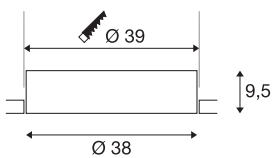

## MEDO 40 EL

**LED indoor recessed ceiling light, frameless version, white, 3000/4000K**

The recessed version of the MEDO series fits into every room concept seamlessly thanks to its understated design. The MEDO Frameless combines with the ceiling in a charming way. The light colour can be easily switched between 3000K and 4000K prior to installation using a switch. The integrated premium LED module provides an even lighting effect. Supplemented by an additional driver, the TRIAC recessed variant becomes dimmable and can be integrated in DALI systems.

## TECHNICAL DATA

Item no.	1001902
IP Code	IP 20
Assembly	Recessed
Assembly details	Ceiling
Secondary power / voltage	700 mA
Safety class	III
Wattage	28 W
Maximum ambient temperature	40 °C
Lumen	3100/3300 lm
Colour temperature	3000/4000 Kelvin
Beam angle	105 °
Color	white
CRI	80
UGR ≤	25
LXXBXX data	L70B50
Service life	25000 h
Light distribution	rotational symmetric
Light outlet	direct
Risk Group	1
Height	9.5 cm
Diameter	38 cm
Net weight	2.016 kg

Gross weight	2.917 kg
Shape of cut-out	round
Installation depth	13 cm
Installation diameter	39 cm
BIG WHITE Page	170