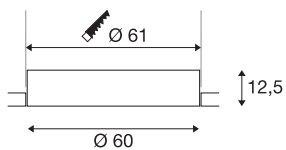

## MEDO 60 EL

LED indoor recessed ceiling light, frameless version, white, 3000/4000K

The recessed version of the MEDO series fits into every room concept seamlessly thanks to its understated design. The MEDO Frameless combines with the ceiling in a charming way. The light colour can be easily switched between 3000K and 4000K prior to installation using a switch. The integrated premium LED module provides an even lighting effect. Supplemented by an additional driver, the TRIAC recessed variant becomes dimmable and can be integrated in DALI systems.

## TECHNICAL DATA

Item no.	1001903
IP Code	IP 20
Assembly	Recessed
Assembly details	Ceiling
Secondary power / voltage	1000/1050 mA
Safety class	III
Wattage	36 W
Maximum ambient temperature	40 °C
Lumen	4700/5000 lm
Colour temperature	3000/4000 Kelvin
Beam angle	105 °
Color	white
CRI	80
UGR ≤	25
LXXBXX data	L70B50
Service life	25000 h
Light distribution	rotational symmetric
Light outlet	direct
Risk Group	1
Height	12.5 cm
Diameter	60 cm
Net weight	5.257 kg

Gross weight	7.146 kg
Shape of cut-out	round
Installation depth	16 cm
Installation diameter	61 cm
BIG WHITE Page	170