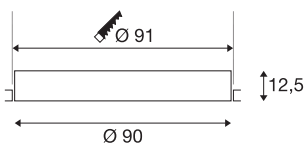

MEDO 90 DL

LED Indoor recessed ceiling light, frameless version, white, 3000/4000K

The recessed version of the MEDO series fits into every room concept seamlessly thanks to its understated design. The MEDO Frameless combines with the ceiling in a charming way. The light colour can be easily switched between 3000K and 4000K prior to installation using a switch. The integrated premium LED module provides an even lighting effect. Supplemented by two additional drivers, the TRIAC recessed variant becomes dimmable and can be integrated in DALI systems.

TECHNICAL DATA

Item no.	1001904
IP Code	IP 20
Assembly	Recessed
Assembly details	Ceiling
Secondary power / voltage	1000/1050 mA
Safety class	III
Wattage	72 W
Maximum ambient temperature	40 °C
Lumen	9550/10150 lm
Colour temperature	3000/4000 Kelvin
Beam angle	105 °
Color	white
CRI	90
UGR ≤	22
LXXBXX data	L70B50
Service life	25000 h
Light distribution	rotational symmetric
Light outlet	direct
Risk Group	1
Height	12.5 cm
Diameter	90 cm
Net weight	10.468 kg

Light Source

916375	
--------	---

Accessories

1006120	LED driver , 40W 700/900/1000mA
1002425	LED driver MEDO 600 , dimmable DALI/1-10V

Gross weight	15.056 kg
Shape of cut-out	round
Installation depth	21 cm
Installation diameter	91 cm