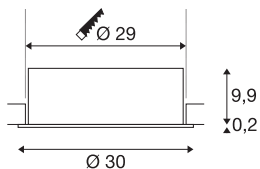

## MEDO 30 EL

LED indoor recessed ceiling light, frame version, white, 3000/4000K

The MEDO FRAME variants round off the recessed lights in the MEDO series. The MEDO FRAME lights blend into any room perfectly, just like the frameless versions. Understated yet still powerful, they provide bright illumination. Supplemented by an additional driver, the TRIAC recessed variant becomes dimmable and can be integrated in DALI systems.

## TECHNICAL DATA

Item no.	1001905
IP Code	IP 20
Assembly	Recessed
Assembly details	Ceiling
Secondary power / voltage	350 mA
Safety class	III
Wattage	14 W
Maximum ambient temperature	40 °C
Lumen	1500/1600 lm
Colour temperature	3000/4000 Kelvin
Beam angle	105 °
Color	white
CRI	90
UGR ≤	25
LXXBXX data	L70B50
Service life	25000 h
Light distribution	rotational symmetric
Light outlet	direct
Risk Group	1
Height	10.1 cm
Diameter	30 cm
Net weight	1.536 kg