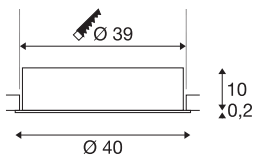

## TECHNICAL DATA

Item no.	1001906
IP Code	IP 20
Assembly	Recessed
Assembly details	Ceiling
Secondary power / voltage	700 mA
Safety class	III
Wattage	28 W
Maximum ambient temperature	40 °C
Lumen	3100/3300 lm
Colour temperature	3000/4000 Kelvin
Beam angle	105 °
Color	white
CRI	80
UGR ≤	25
LXXBXX data	L70B50
Service life	25000 h
Light distribution	rotational symmetric
Light outlet	direct
Risk Group	1
Height	10.2 cm
Diameter	40 cm
Net weight	2.46 kg

Gross weight	3.39 kg
Shape of cut-out	round
Installation depth	13 cm
Installation diameter	39 cm
BIG WHITE Page	171